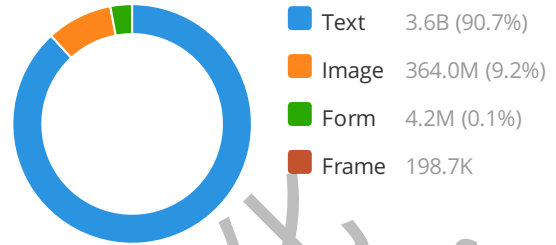

Backlinks

Backlinks: Summary

Root Domain: ebay.com

4.0B TOTAL BACKLINKS

Referring Domains 249K

Referring IPs 188K

Backlinks: Types

Root Domain: ebay.com