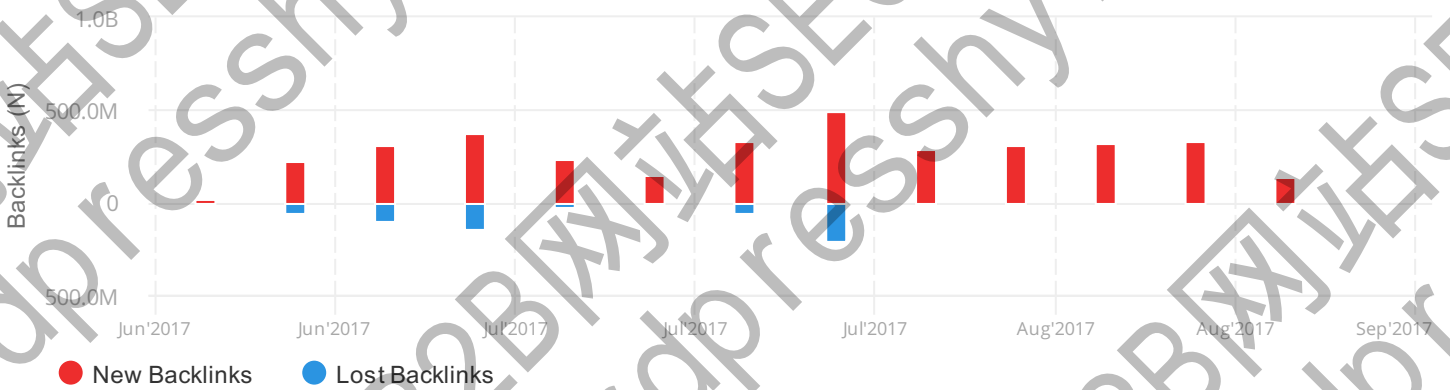

New & Lost Backlinks

ebay.com | 3 Months