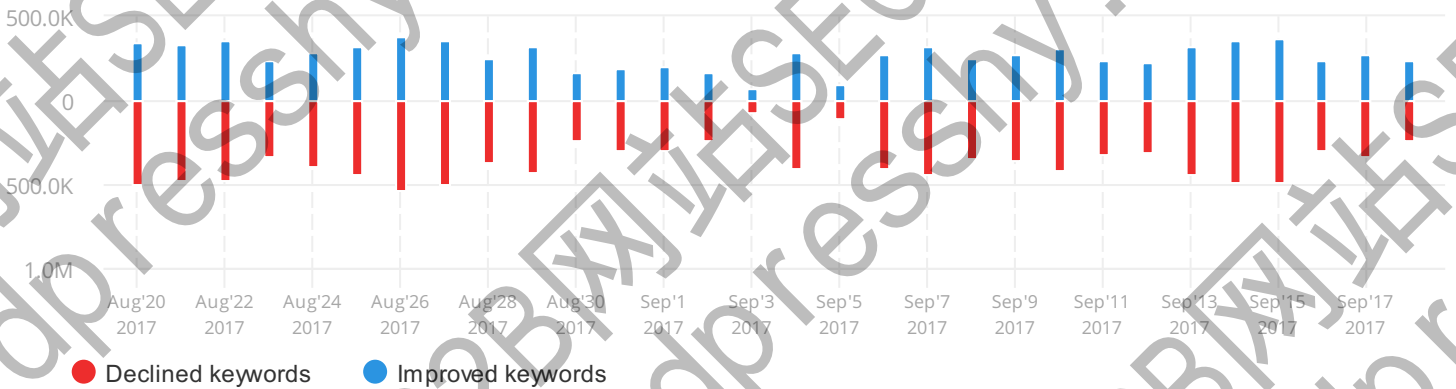

Improved vs Declined Organic Keywords

ebay.com | US | 1 Month