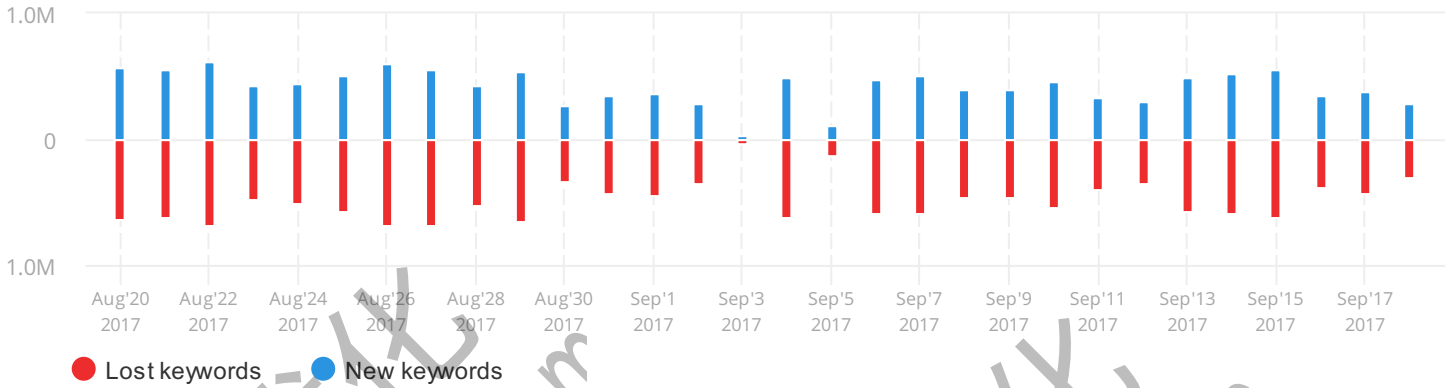

New vs Lost Organic Keywords

ebay.com | US | 1 Month