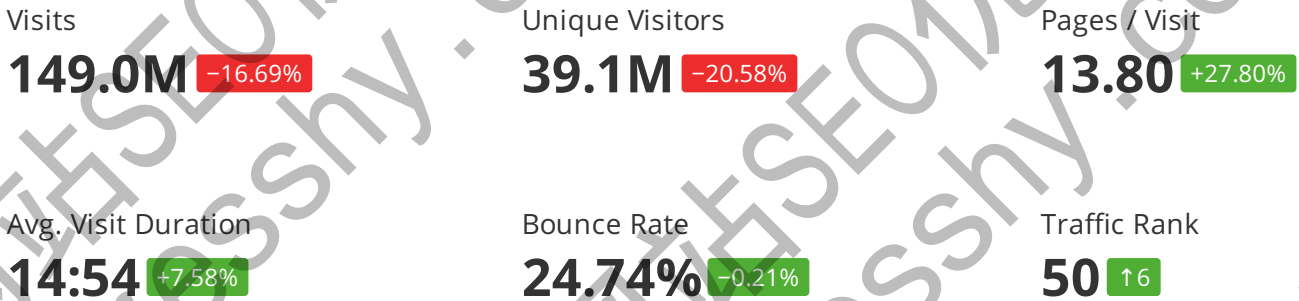

Domain: ebay.com

Device: Desktop

Location: US

Traffic

Traffic Analytics: Summary

ebay.com | July 2017 | All Regions